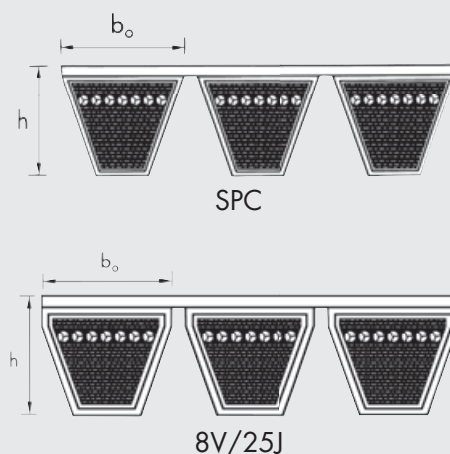

optibelt **BLUE POWER**

The new, wrapped high-performance wedge belt Optibelt BLUE POWER has a high-strength aramid cord and as an individual belt, as a set or as a Kraftband is particularly suited for large, very heavily loaded drives. The capacity of an Optibelt BLUE POWER wedge belt is about twice that of a wedge belt with standard technical design. This corresponds to additional performance of up to 100%.

Sections:

SPB; SPC; 5V/15J and 8V/25N as single belt, available bundled as set and as Kraftband respectively
Further sections on request

Dimensions:

2,000 to 12,000 mm

V-grooved pulleys:

All standard pulleys
Special pulleys on request

	b ₀ [mm]	h [mm]
5V/15J	15,0	15,1
8V/25J	25,0	25,5

5V/15J		8V/25J	
Außenlänge Outside length [in/10]	Außenlänge Outside length [mm]	Außenlänge Outside length [in/10]	Außenlänge Outside length [mm]
5V 800	15J 2032	8V 1000	25J 2540
5V 850	15J 2159	8V 1060	25J 2692
5V 900	15J 2286	8V 1120	25J 2845
5V 950	15J 2413	8V 1180	25J 2997
5V 1000	15J 2540	8V 1250	25J 3175
5V 1060	15J 2692	8V 1320	25J 3353
5V 1120	15J 2845	8V 1400	25J 3556
5V 1180	15J 2997	8V 1500	25J 3810
5V 1250	15J 3175	8V 1600	25J 4064
5V 1320	15J 3353	8V 1700	25J 4318
5V 1400	15J 3556	8V 1800	25J 4572
5V 1500	15J 3810	8V 1900	25J 4826
5V 1600	15J 4064	8V 2000	25J 5080
5V 1700	15J 4318	8V 2120	25J 5385
5V 1800	15J 4572	8V 2240	25J 5690
5V 1900	15J 4826	8V 2360	25J 5994
5V 2000	15J 5080	8V 2500	25J 6350
5V 2120	15J 5385	8V 2650	25J 6731
5V 2240	15J 5690	8V 2800	25J 7112
5V 2360	15J 5994	8V 3000	25J 7620
5V 2500	15J 6350	8V 3150	25J 8001
5V 2650	15J 6731	8V 3350	25J 8509
5V 2800	15J 7112	8V 3550	25J 9017
5V 3000	15J 7620	8V 3750	25J 9525
5V 3150	15J 8001	8V 4000	25J 10160
		8V 4250	25J 10795
		8V 4500	25J 11430
		8V 4750	25J 12065