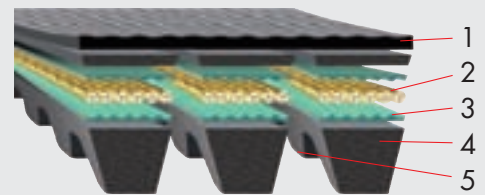

optibelt *Super KBX-POWER*

Optibelt Super KBX-POWER kraftbands are made up of Optibelt Super X-POWER V-belts and are joined together with a top surface which is highly resistant to wear and tear. Optibelt Super KBX-POWER kraftbands display a tension behaviour which is clearly more favourable in comparison with conventional raw edge kraftbands. These kraftbands are used with up to five ribs or as a combination of sets.

Optibelt Super KBX-POWER kraftbands offer the following advantages:

- Compact drive solutions
- Increased power transmission
- Low stretch / low maintenance
- Optimised running characteristics
- Small pulley diameter / large belt span

Optibelt Super KBX-POWER kraftbands are recommended to be used when dealing with extreme impact loads, vertical running shafts, large centre distances and many other special tasks in the field of machine and vehicle construction. The performance values correspond to the sections of the Optibelt Super X-POWER V-belts.

- 1 Outer belt surface
- 2 Polyester tension cord, low maintenance
- 3 Cushion compound
- 4 Base compound
- 5 Moulded cog

Sections:

3VX/9JX; 5VX/15JX;
XPB
XPZ; XPA on request

Dimensions:

1250 to 3550 mm
standard range